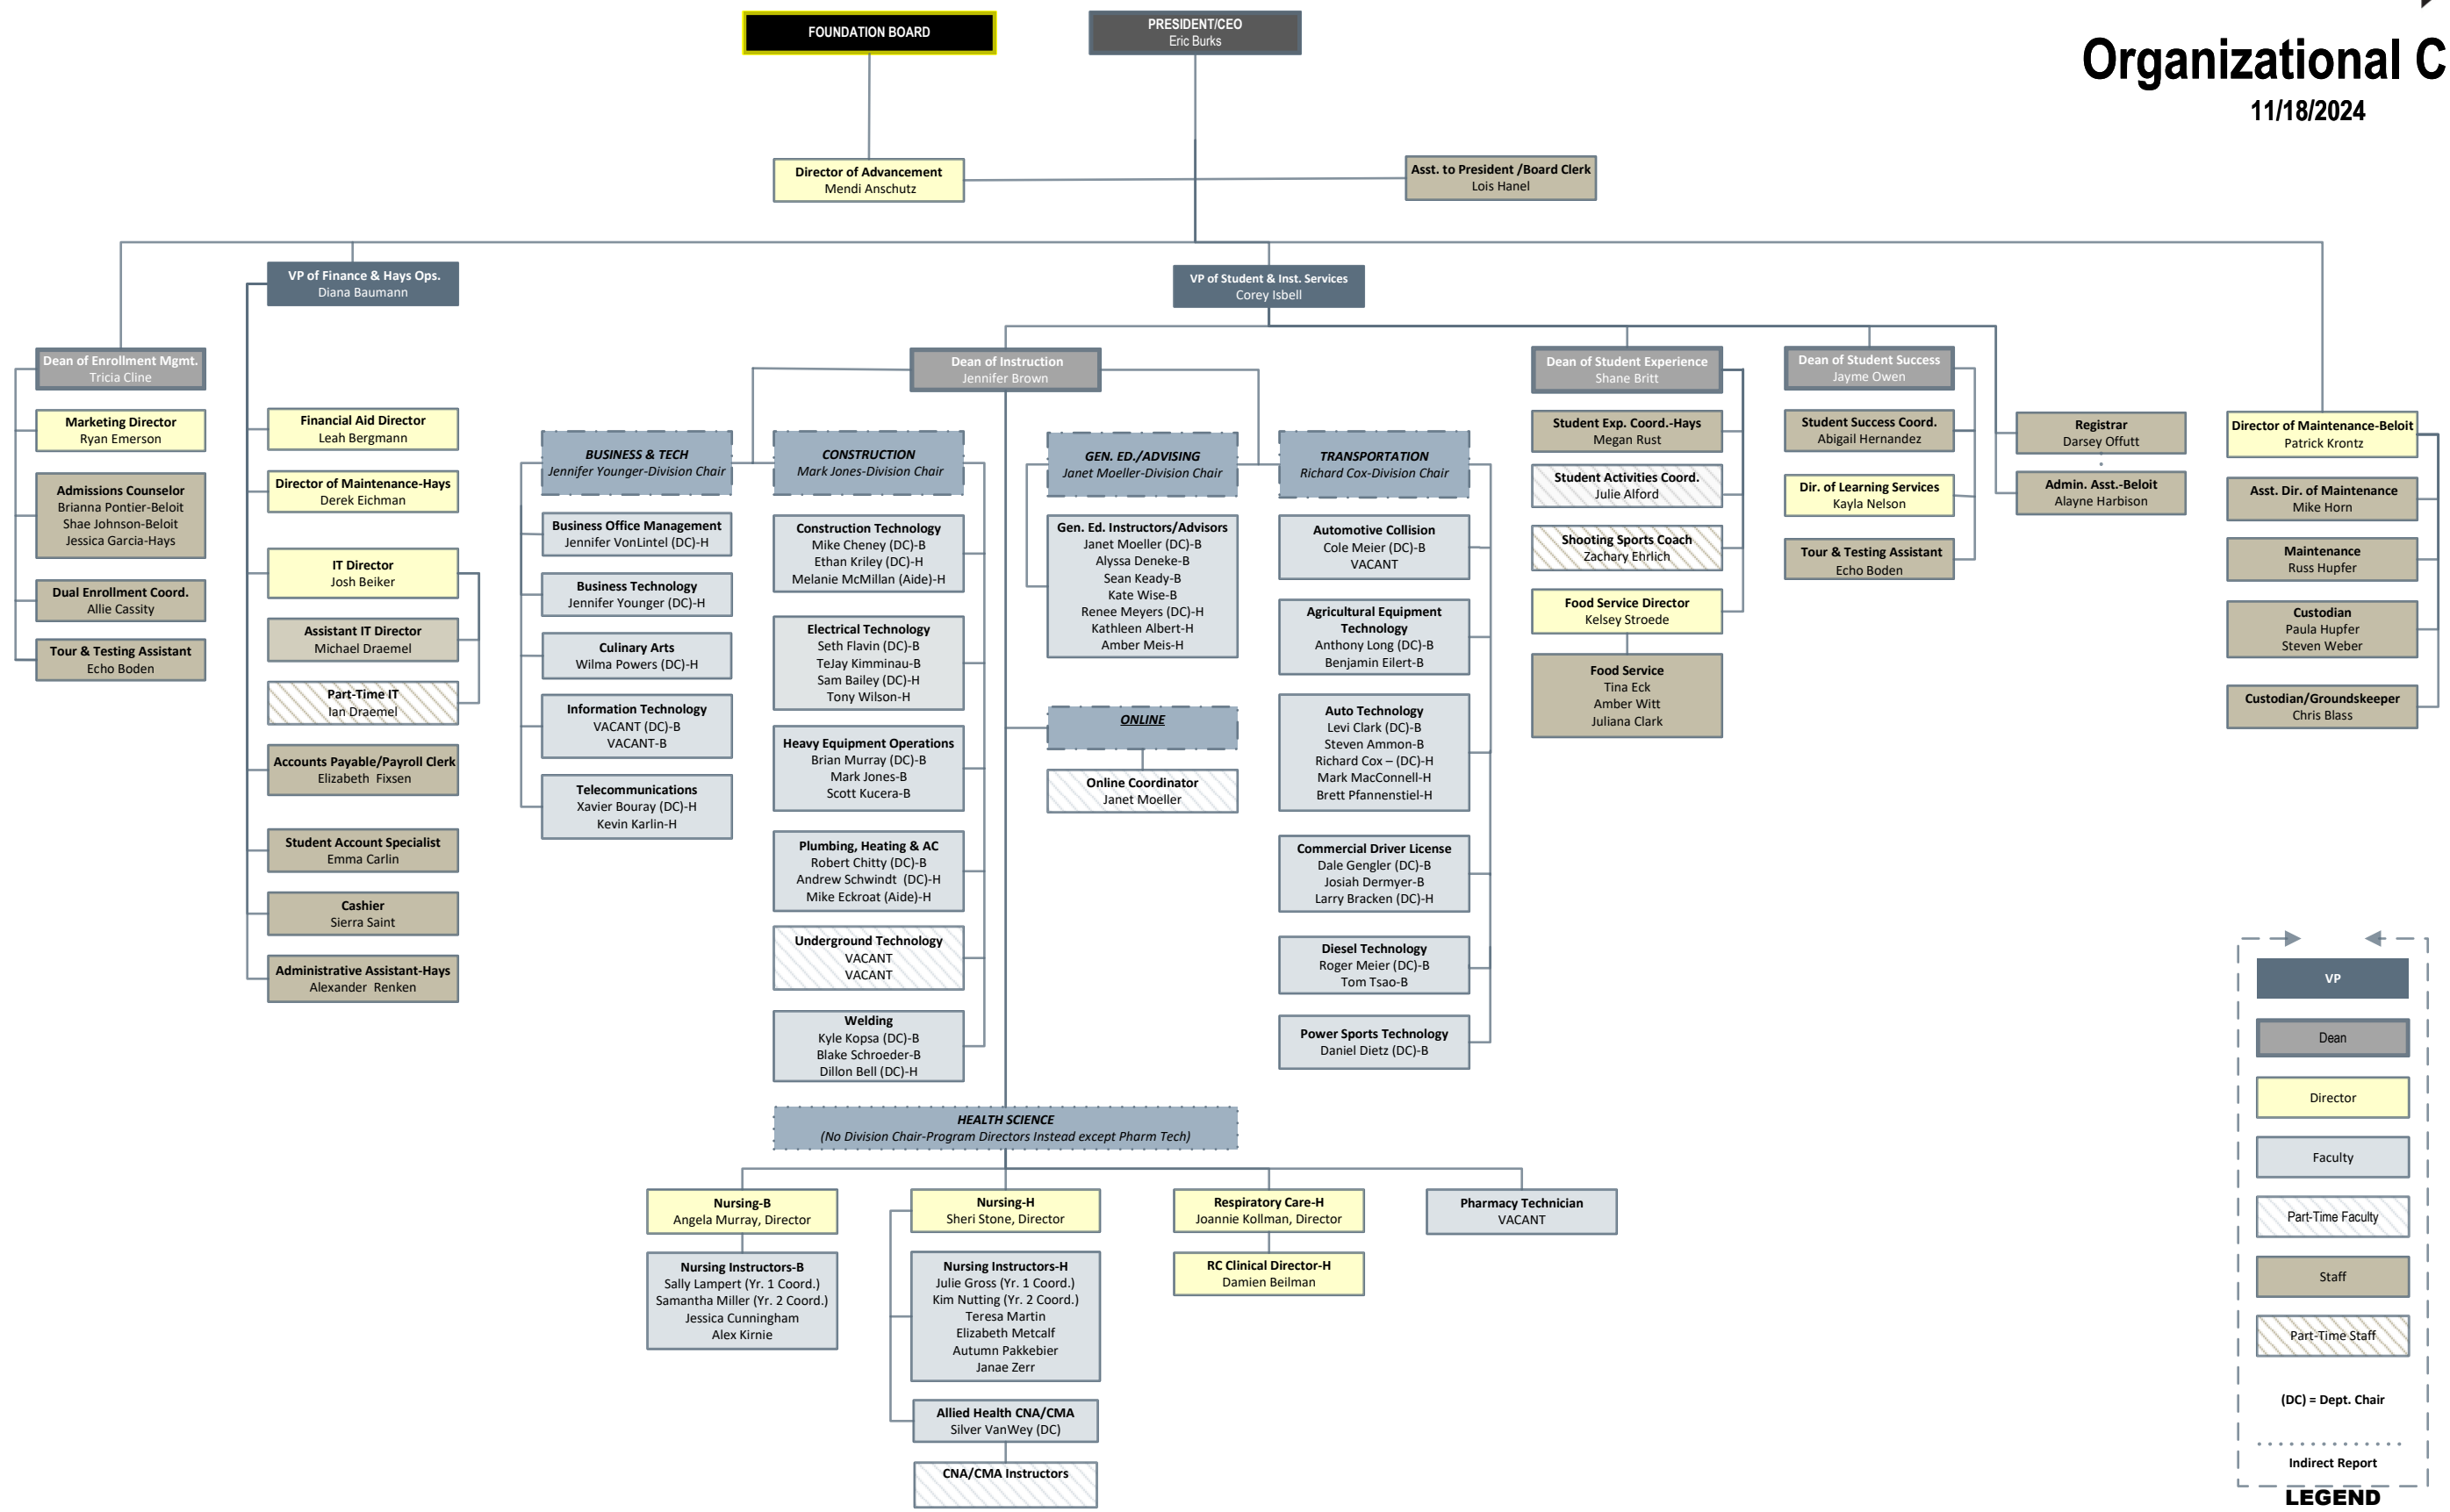

Organizational Chart

11/18/2024

LEGEND

- VP
- Dean
- Director
- Faculty
- Part-Time Faculty
- Staff
- Part-Time Staff
- (DC) = Dept. Chair
- Indirect Report